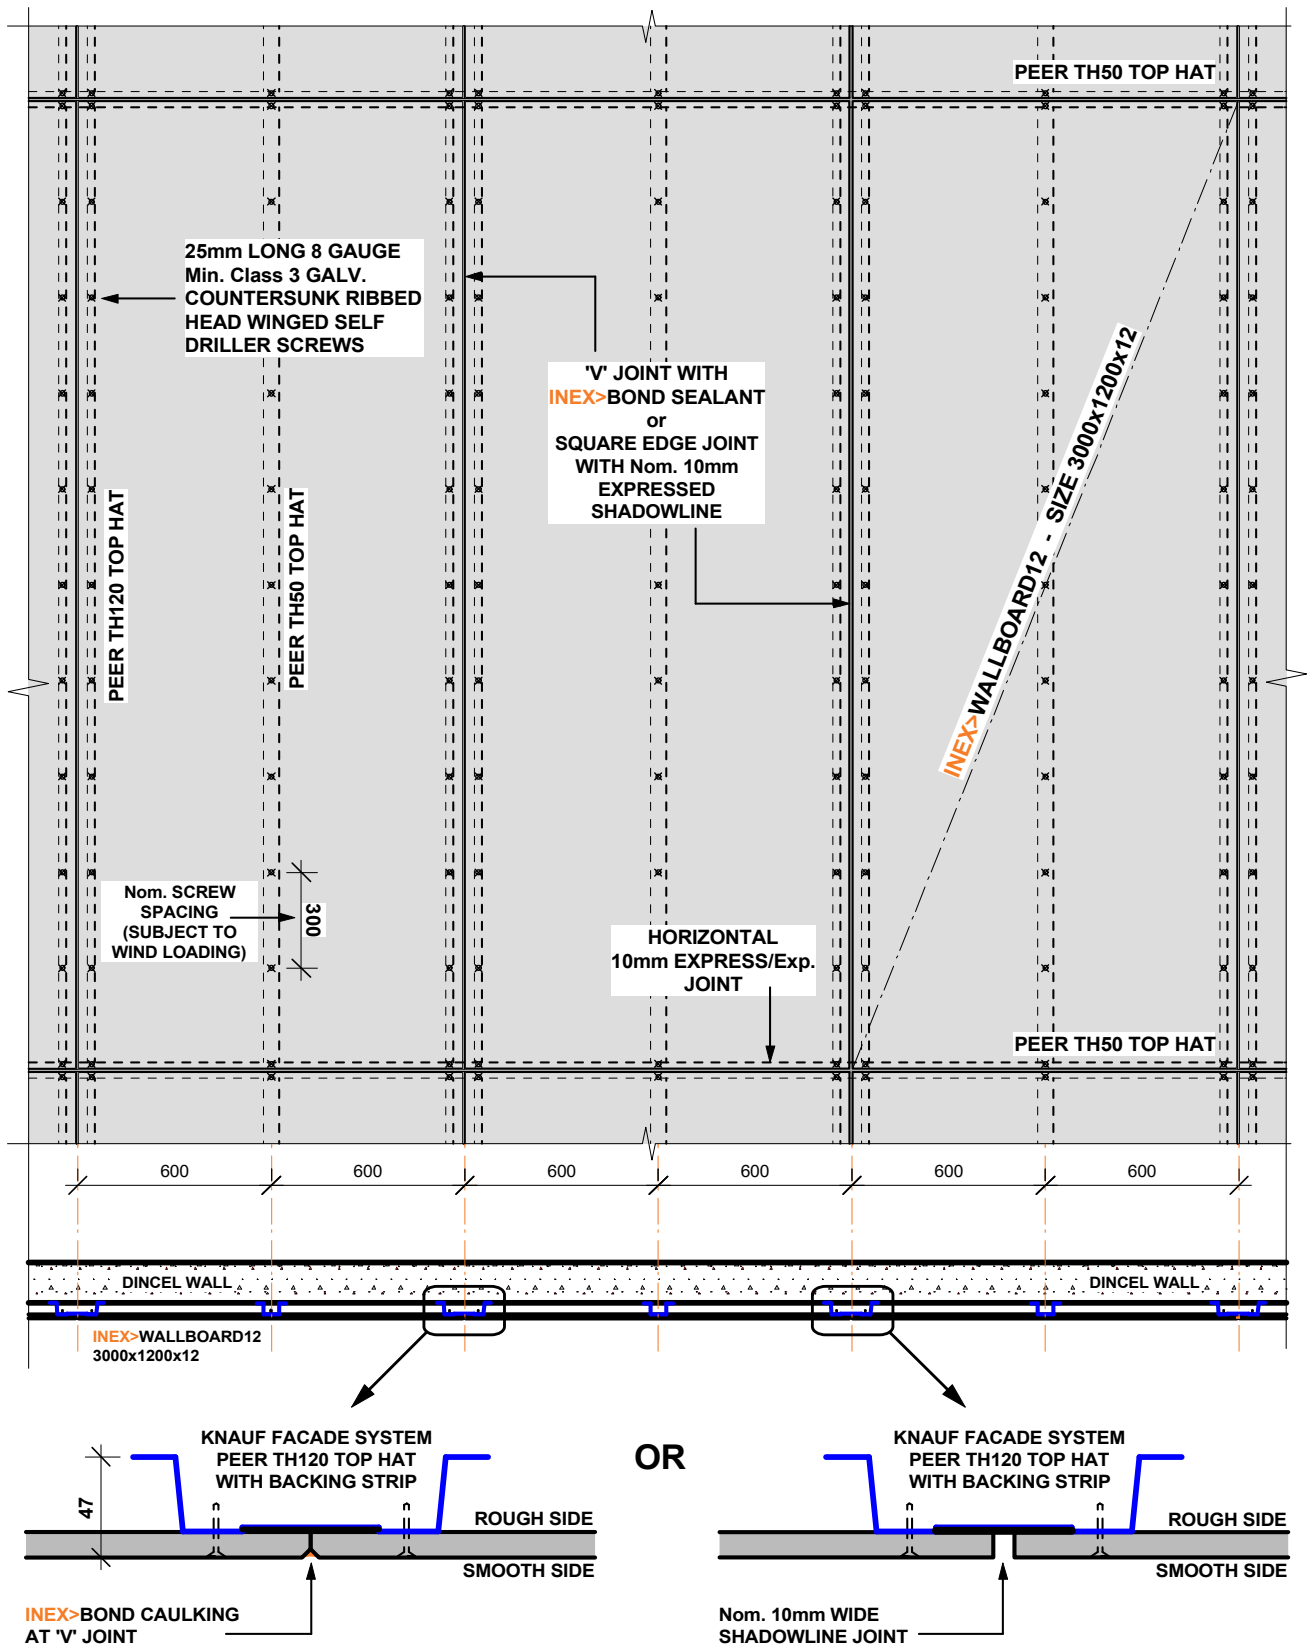

INEX > WALLBOARD™

Cladding Solutions for Dincel Construction System

- Simple, effective cladding system on top hats
- Non combustible
- Expressed or sealed joints
- Paint finish
- Stained finish
- Clear finish
- 'Timber' finish